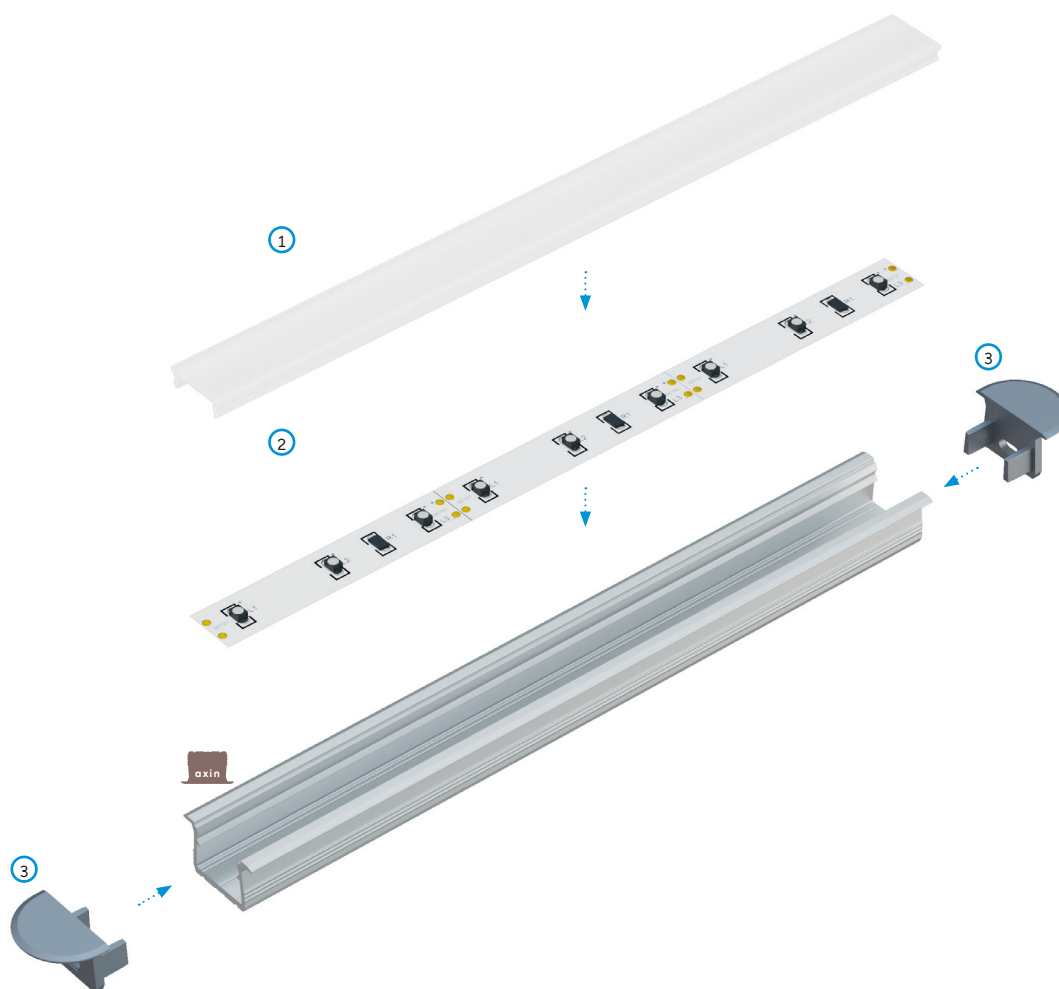

EN

A recessed LED profile with compact dimensions, ideal for accent lighting in furniture and interior finishes.

LUMINES Innovations:

- minimized side edge thickness – the profile becomes "invisible", creating a high-aesthetic and elegant light line,
- FRACTAL diffuser ensures uniform light diffraction,
- enhanced heat dissipation extends the lifespan of the light source – thanks to the increased base thickness,
- aluminum end caps without visible bolts – flat, uniform surface,
- expanded Design+ color palette: profiles + end caps.

PL

Instrukcja montażu profilu LED **axin** wpuszczanego z kloszem NANO.

EN

Installation instruction for recessed LED profile **axin** with a NANO cover.

PL

Efekt końcowy montażu profilu LED **axin** wpuszczanego z kloszem NANO.

EN

The end result of installation of recessed LED profile **axin** with a NANO cover.

PL

Schemat złożenia elementów systemu oświetleniowego LED z wykorzystaniem profilu LED **axin** wpuszczanego oraz (1) klosza NANO, (2) taśmy LED, (3) zaślepek z otworami.

EN

Assembly scheme for elements of the LED lighting system using recessed LED profile **axin** and (1) a NANO cover, (2) a LED strip, (3) end caps with hole.

Visit us on: lumines.pl